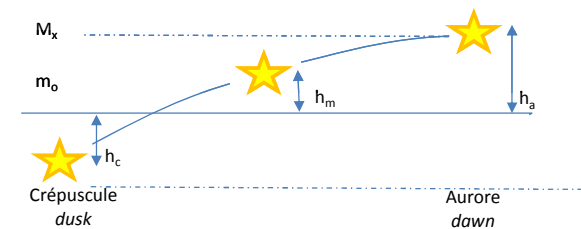

- si m_o compris entre 5° et 10° , l'objet est très bas mais généralement observable

- si m_o compris entre 10° et 20° , l'objet est bas mais généralement observable

- si m_o compris entre 20° et 40° , l'objet est observable assez facilement

- si $m_o > 40^\circ$, l'objet est toujours observable

Indicateur

x

.

•

-

=

jfm...ond

JFM...OND

Calculation method of the visibility marks

The visibility marks are calculated for the 15th of each month. The deep sky object altitude is taken at the nautical dusk, dawn and middle of the night

Two values are calculated m_o = average of the 3 altitudes, and M_x = maximal altitude.

The visibility marks are determined from the following criteria:

- if $M_x < 0^\circ$, the object is too low to be visible